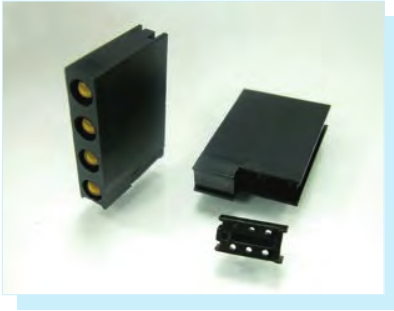

◆ (P.A.T)

PART NO	PACKAGE
LH-340	1000

PART NO	PACKAGE
KLH-340	1000

90° LED SPACER SUPPORT

Ø3mm LED 90°

- ◆ MATERIAL: NYLON 66 (UL)
- ◆ FLAME CLASS :94V-2/94V-0
- ◆ COLOR: BLACK
- ◆ UNIT: mm

PART NO	PACKAGE
KLH-341	1000