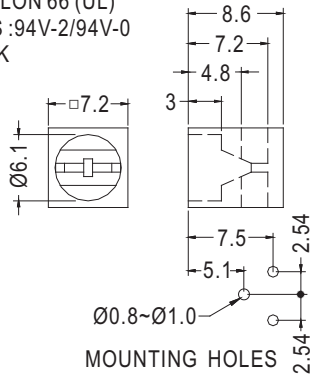

PART NO	PACKAGE
LED-503	1000

90° LED SPACER SUPPORT

Ø5mm 3PIN LED 90°