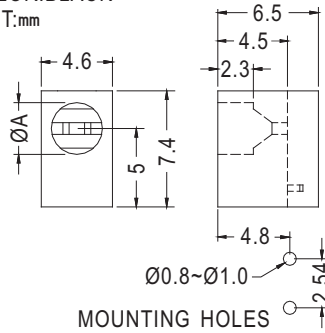

90° LED SPACER SUPPORT

Ø3 mm LED 90° PC

- ◆ MATERIAL: NYLON 66 (UL)
- ◆ FLAME CLASS : 94V-2/94V-0
- ◆ COLOR: BLACK
- ◆ UNIT: mm

PART NO	PACKAGE
LED-301	2000

90° LED SPACER SUPPORT

Ø3mm LED 90° PC

3

- ◆ MATERIAL: NYLON 66 (UL)
- ◆ FLAME CLASS : 94V-2/94V-0
- ◆ COLOR: BLACK
- ◆ UNIT: mm