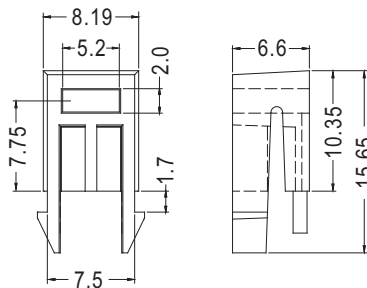

PART NO	PACKAGE
LEK-520	1000