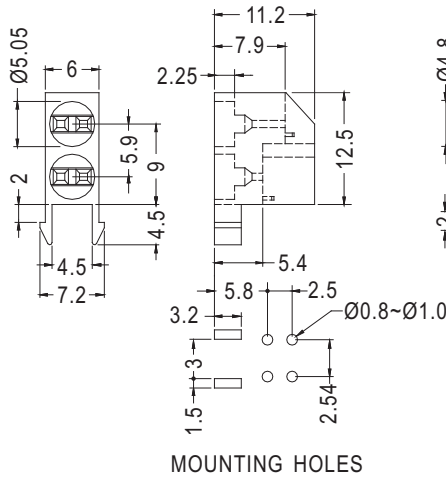

Ø5mm LED 90° PC

- ◆ MATERIAL: NYLON 66 (UL)
- ◆ FLAME CLASS :94V-2
- ◆ COLOR: BLACK
- ◆ UNIT: mm

MOUNTING HOLES

PART NO	PACKAGE
LEK-512	1000

MOUNTING HOLES

PART NO	PACKAGE
LEK-515	1000

90° LED SPACER SUPPORT