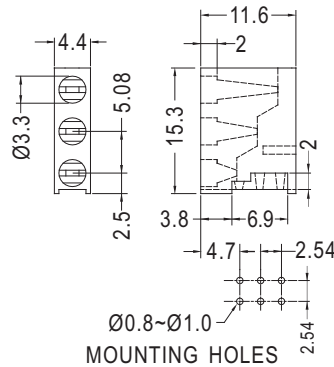

90° LED SPACER SUPPORT

Ø3mm LED 90°

- MATERIAL: NYLON 66 (UL)
- FLAME CLASS :94V-2
- COLOR:BLACK
- UNIT:mm

◆ 專利品 (P.A.T)

PART NO	PACKAGE
LH-330	1000