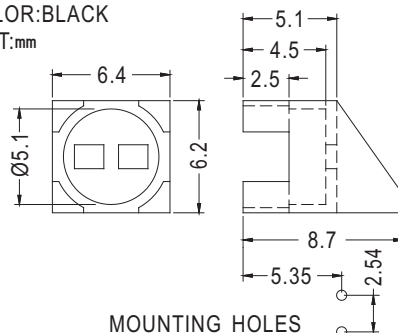

PART NO	PACKAGE
LED1L-2.5	2000