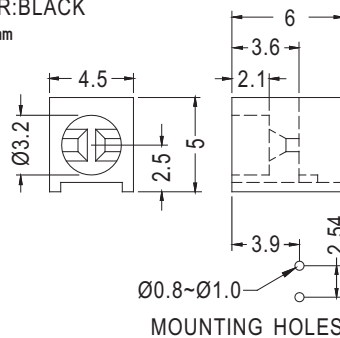

- MATERIAL: NYLON 66 (UL)
- FLAME CLASS : 94V-2/94V-0
- COLOR: BLACK
- UNIT: mm