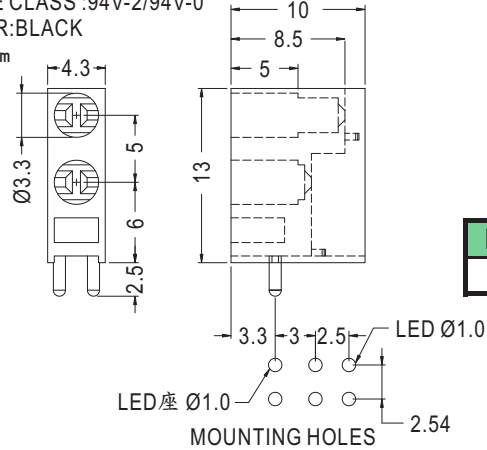

- MATERIAL: NYLON 66 (UL)
- FLAME CLASS :94V-2/94V-0
- COLOR: BLACK
- UNIT: mm

PART NO	PACKAGE
LEK-325	1000

90° LED SPACER SUPPORT

Ø5mm LED 90° PC