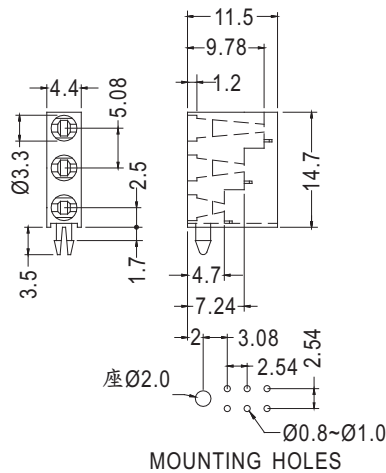

PART NO	PACKAGE
LEK-330	1000