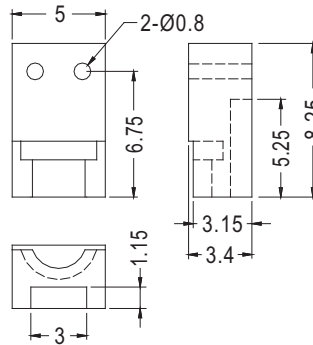

PART NO	PACKAGE
LED-325	1000