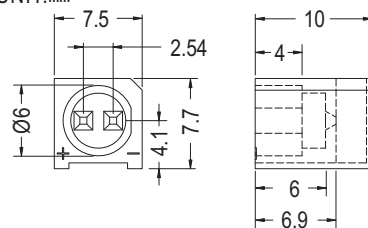

- MATERIAL: NYLON 66 (UL)
- FLAME CLASS :94V-2/94V-0
- COLOR: BLACK
- UNIT: mm