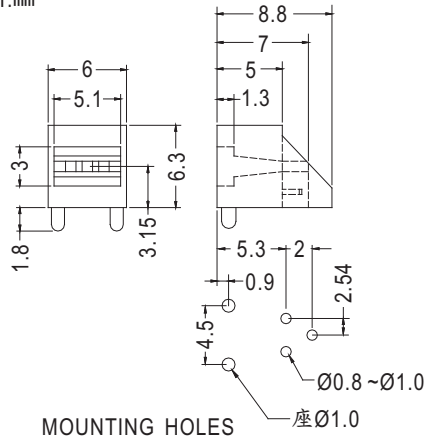

Ø3mm LED 90°

- ◆ MATERIAL: NYLON 66 (UL)
- ◆ FLAME CLASS : 94V-2/94V-0
- ◆ COLOR: BLACK
- ◆ UNIT: mm

PART NO	PACKAGE
LEK-330	1000

PART NO	PACKAGE
LEK-340	1000

90° LED SPACER SUPPORT

- ◆ MATERIAL: NYLON 66 (UL)
- ◆ FLAME CLASS : 94V-2/94V-0
- ◆ COLOR: BLACK
- ◆ UNIT: mm