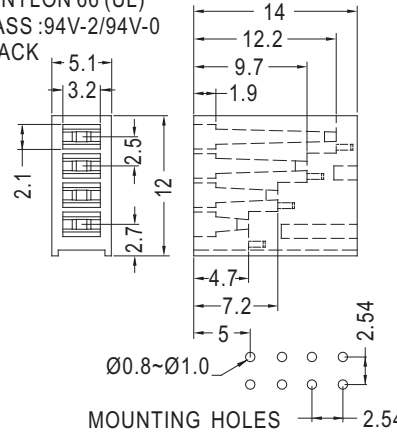

- MATERIAL: NYLON 66 (UL)
- FLAME CLASS : 94V-2/94V-0
- COLOR: BLACK
- UNIT: mm

PART NO	PACKAGE
LED-341	1000

90° LED SPACER SUPPORT

Ø3 mm LED 90° PC