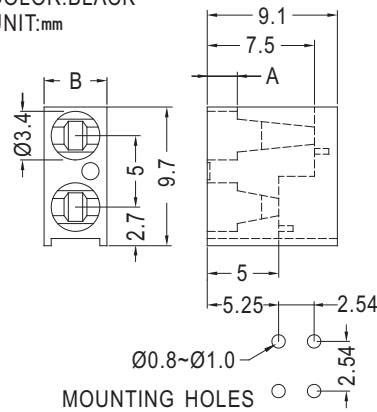

PART NO	A	B	PACKAGE
LED-306	2.1	4.4	1000
LED-306(A)	1.5	4.3