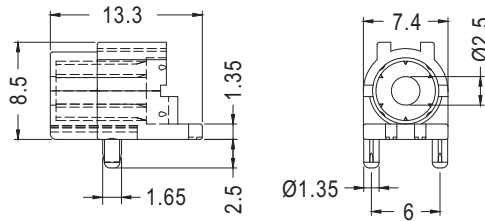

- MATERIAL: NYLON 66 (UL)
- FLAME CLASS :94V-2/94V-0
- COLOR: BLACK
- UNIT: mm

PART NO	PACKAGE
LEK-533	1000