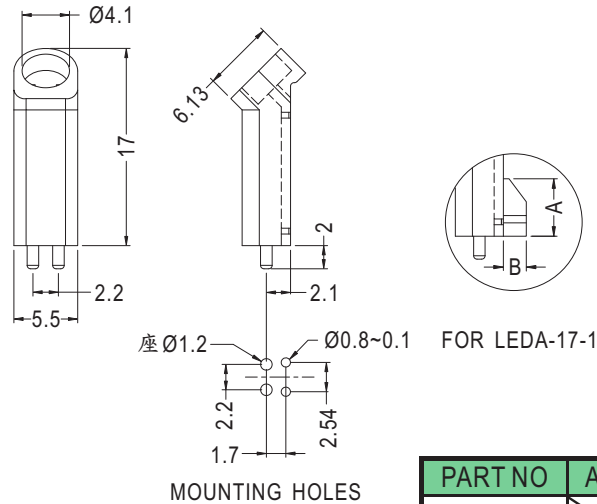

PART NO	PACKAGE
LEDA-15	1000

3

LED SPACER SUPPORT

Ø3mm LED PC

- ◆ MATERIAL: NYLON 66 (UL)
- ◆ FLAME CLASS: 94V-2/94V-0
- ◆ COLOR: NATURAL
- ◆ UNIT: mm

MOUNTING HOLES

PART NO	A	B	PACKAGE
LEDA-17			1000
LEDA-17-1	5.0	2.0	