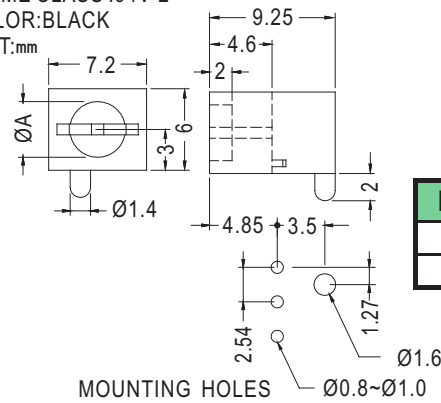

PART NO	ØA	PACKAGE
LEK-303	4.1	1000
LEK-303L	4.25	

90° LED SPACER SUPPORT

LED 90° PC