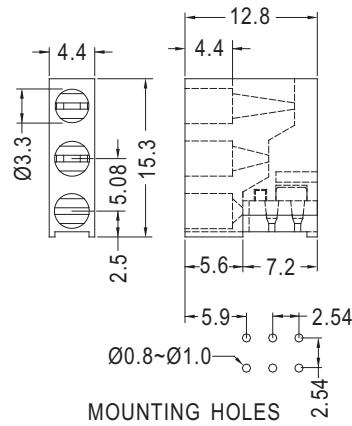

90° LED SPACER SUPPORT

Ø3mm LED 90°

- MATERIAL: NYLON 66 (UL)
- FLAME CLASS :94V-2/94V-0
- COLOR: BLACK
- UNIT: mm

PART NO	PACKAGE
KLH-331	1000