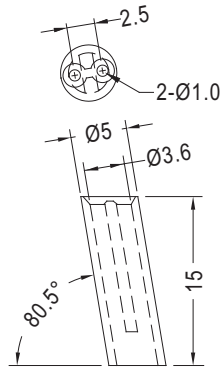

PART NO	PACKAGE
LEDA-5	1000

LED SPACER SUPPORT

Ø3mm LED PC

- ◆ MATERIAL: NYLON 66 (UL)
- ◆ FLAME CLASS :94V-2
- ◆ COLOR:NATURAL
- ◆ UNIT:mm

PART NO	PACKAGE
LEDA-6	1000

LED SPACER SUPPORT

LED 80.5° PC

- ◆ MATERIAL: NYLON 66 (UL)
- ◆ FLAME CLASS : 94V-2
- ◆ COLOR: NATURAL
- ◆ UNIT: mm