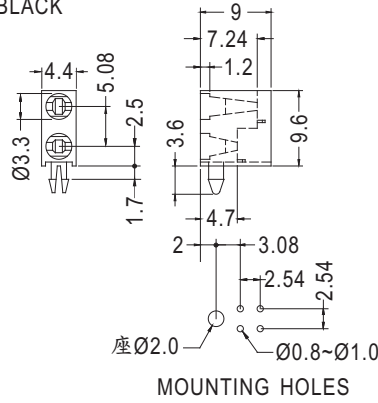

PART NO	PACKAGE
LEK-320	1000

90° LED SPACER SUPPORT

Ø3mm LED 90°