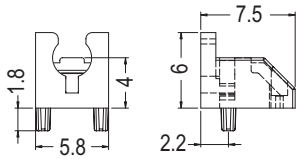

PART NO	PACKAGE
LEJ-4S	1000

LEJN-4為底部無定位腳

PART NO	PACKAGE
LEJN-4	1000

90° LED SPACER SUPPORT

Ø3mm PIN LED 90°