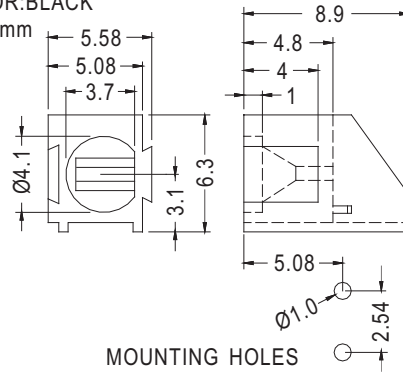

- MATERIAL: NYLON 66 (UL)
- FLAME CLASS : 94V-2/94V-0
- COLOR: BLACK
- UNIT: mm

PART NO	PACKAGE
LED-6301	2000

90° LED LED SPACER SUPPORT

Ø3 mm LED 90° PC