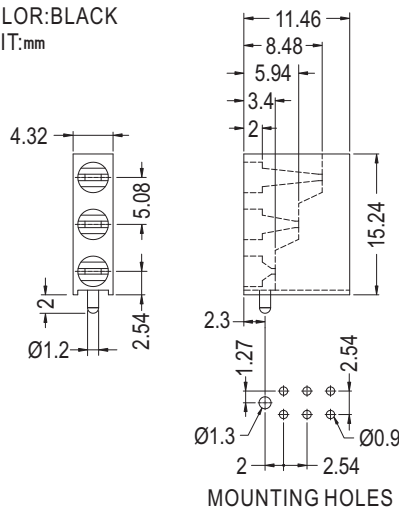

- MATERIAL: NYLON 66(UL)
- FLAME CLASS: 94V-2/94V-0
- COLOR: BLACK
- UNIT: mm