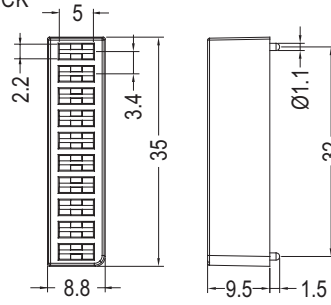

PART NO	PACKAGE
LED101	500