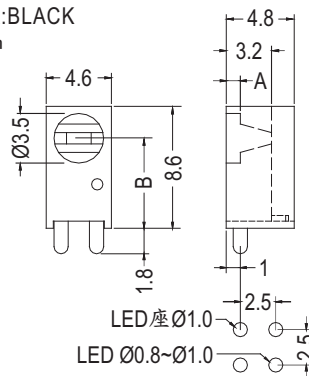

PART NO	A	B	PACKAGE
LEK-304	1.0	6.4	1000
LEK-310	2.0	6.35