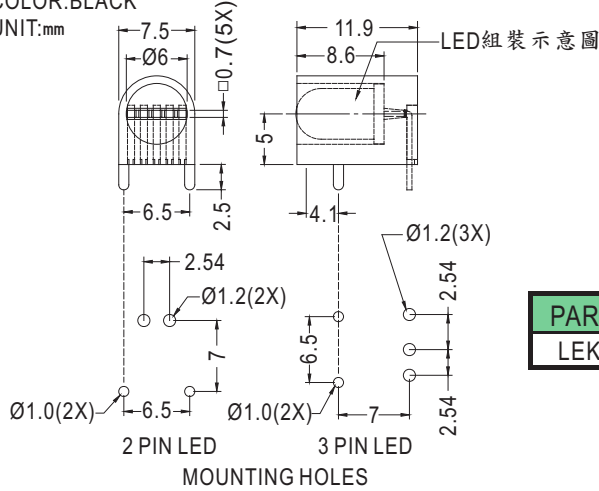

Ø5mm LED 90° PC

- ◆ MATERIAL: NYLON 66 (UL)
- ◆ FLAME CLASS : 94V-2/94V-0
- ◆ COLOR: BLACK
- ◆ UNIT: mm

MOUNTING HOLES

PART NO	PACKAGE
LEK-517	1000

90° LED SPACER SUPPORT

Ø5mm 2- PIN LED 90°

- ◆ MATERIAL: NYLON 66 (UL)
- ◆ FLAME CLASS :94V-2/94V-0
- ◆ COLOR: BLACK
- ◆ UNIT: mm