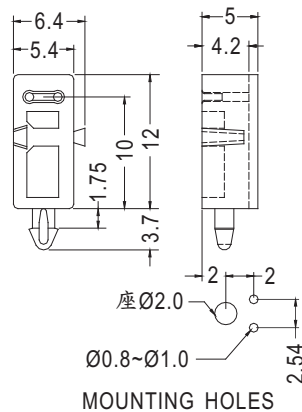

PART NO	A	B	PACKAGE
LEKH-3	3.0	2.9	1000
LEKH-6	6.0	2.5	
LEKH-7	7.0	2.5	
LEKH-9	9.0	2.9	
LEKH-10	10.0	2.9	

PART NO	PACKAGE
LEKH-4.5	1000

90° LED SPACER SUPPORT

LED 90°

- ◆ MATERIAL: NYLON 66 (UL)
- ◆ FLAME CLASS : 94V-2/94V-0
- ◆ COLOR: NATURAL
- ◆ UNIT: mm