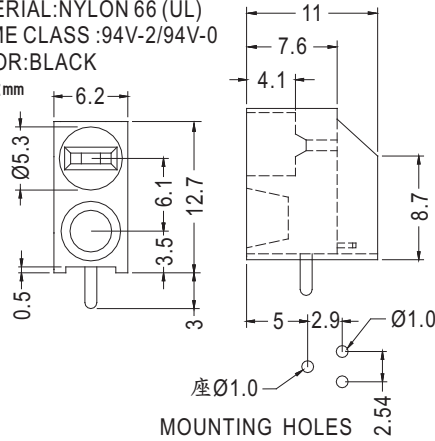

PART NO	PACKAGE
LEK-525	1000

90° LED SPACER SUPPORT

Ø5mm LED 90° PC