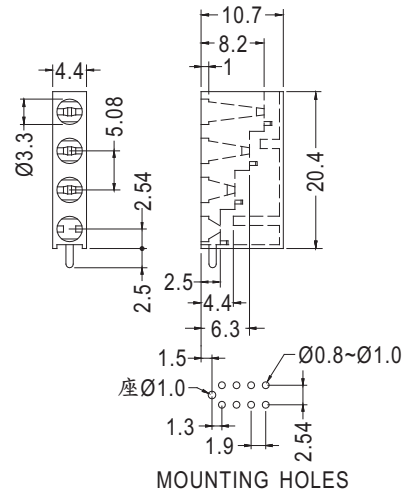

PART NO	PACKAGE
LEK-340	1000