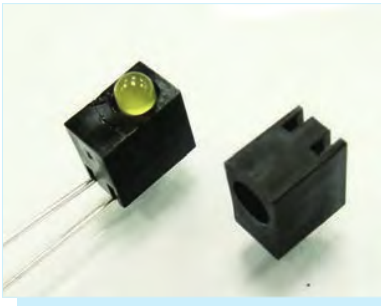

90° LED SPACER SUPPORT

Ø3 mm LED 90° PC

- ◆ MATERIAL: NYLON 66 (UL)
- ◆ FLAME CLASS : 94V-2/94V-0
- ◆ COLOR: BLACK
- ◆ UNIT: mm

PART NO	PACKAGE
LED-301	2000

90° LED SPACER SUPPORT

Ø3mm LED 90° PC

3

- ◆ MATERIAL: NYLON 66 (UL)
- ◆ FLAME CLASS : 94V-2/94V-0
- ◆ COLOR: BLACK
- ◆ UNIT: mm