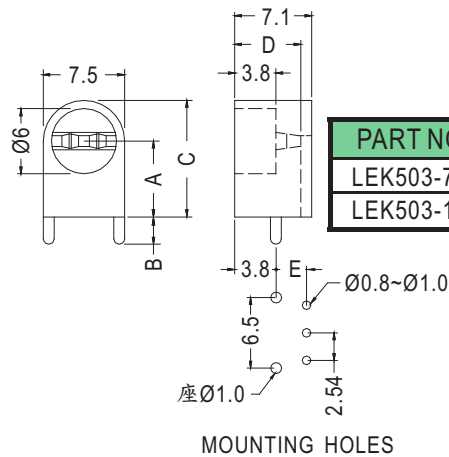

Ø5mm 3PIN LED 90°

- ◆ MATERIAL: NYLON 66 (UL)
- ◆ FLAME CLASS :94V-2/94V-0
- ◆ COLOR: BLACK
- ◆ UNIT: mm

PART NO	PACKAGE
LEK-503	1000

90° LED SPACER SUPPORT

Ø5mm 3PIN LED 90°

- ◆ MATERIAL: NYLON 66 (UL)
- ◆ FLAME CLASS :94V-2/94V-0
- ◆ COLOR: NATURAL/BLACK
- ◆ UNIT: mm