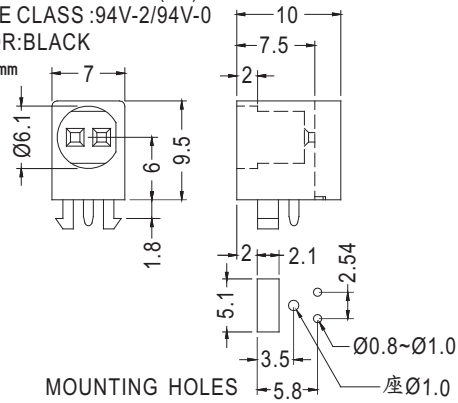

PART NO	PACKAGE
LEK-506	1000

90° LED SPACER SUPPORT

Ø5mm 3PIN LED 90°