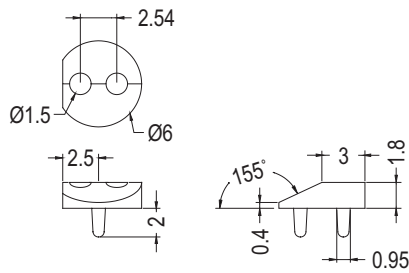

LED SPACER SUPPORT

Ø5mm LED PC

- MATERIAL: ABS (UL)
- FLAME CLASS:94HB/94V-2
- COLOR:BLACK
- UNIT:mm

PART NO	PACKAGE
LEK-530	1000