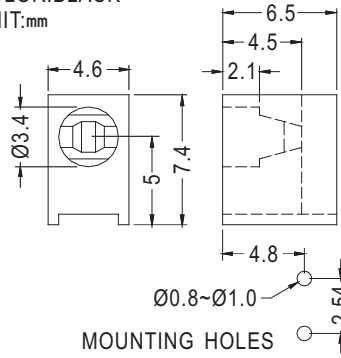

90° LED SPACER SUPPORT

Ø3 mm LED 90° PC

- ◆ MATERIAL: NYLON 66 (UL)
- ◆ FLAME CLASS : 94V-2/94V-0
- ◆ COLOR: BLACK
- ◆ UNIT: mm

PART NO	PACKAGE
LED-301	2000

90° LED SPACER SUPPORT

Ø3mm LED 90° PC

3

- ◆ MATERIAL: NYLON 66 (UL)
- ◆ FLAME CLASS : 94V-2/94V-0
- ◆ COLOR: BLACK
- ◆ UNIT: mm