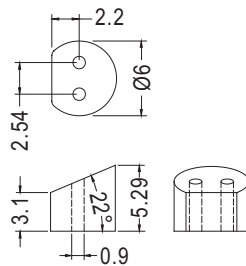

PART NO	PACKAGE
LEK-513	2000

3

LED SPACER SUPPORT

Ø5mm LED PC

- ◆ MATERIAL: ABS (UL)
- ◆ FLAME CLASS:94HB/94V-2
- ◆ COLOR:BLACK
- ◆ UNIT:mm

PART NO	PACKAGE
LEK-530	1000

LED SPACER SUPPORT

- ◆ MATERIAL: ABS (UL)
- ◆ FLAME CLASS:94HB/94V-0
- ◆ COLOR:NATURAL
- ◆ UNIT:mm