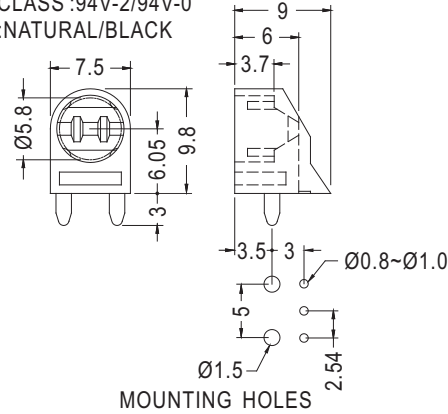

PART NO	PACKAGE
LEK-505	1000

90° LED SPACER SUPPORT

Ø5mm LED 90°