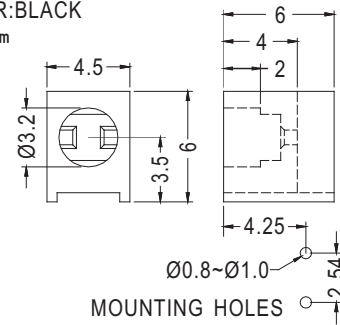

- MATERIAL: NYLON 66 (UL)
- FLAME CLASS :94V-2/94V-0
- COLOR: BLACK
- UNIT: mm

PART NO	PACKAGE
LED-316	2000

90° LED SPACER SUPPORT

Ø3 mm LED 90° PC