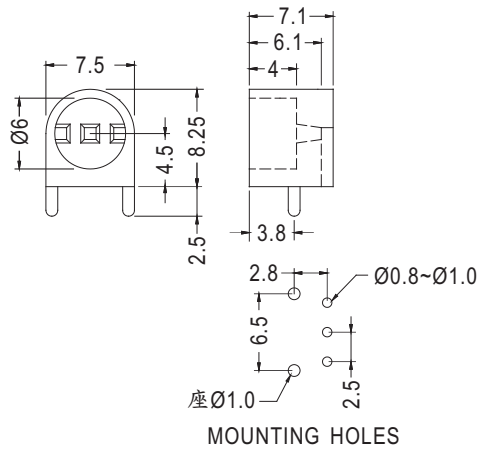

90° LED SPACER SUPPORT

Ø5mm 3PIN LED 90°

- MATERIAL: NYLON 66 (UL)
- FLAME CLASS :94V-2/94V-0
- COLOR: BLACK
- UNIT: mm

PART NO	PACKAGE
LEK-501	1000

3

90° LED SPACER SUPPORT

Ø5mm 3PIN LED 90°

- MATERIAL: NYLON 66 (UL)
- FLAME CLASS :94V-2/94V-0
- COLOR: BLACK
- UNIT: mm

PART NO	PACKAGE
LEK-503	1000

90° LED SPACER SUPPORT

Ø5mm 3PIN LED 90°

- MATERIAL: NYLON 66 (UL)
- FLAME CLASS :94V-2/94V-0
- COLOR: NATURAL/BLACK
- UNIT: mm

PART NO	A	B	C	D	E	PACKAGE
LEK503-7	7.0	2.5	10.75	6.1	2.8	1000
LEK503-18	18.0	3.1	21.75	5.9	2.6