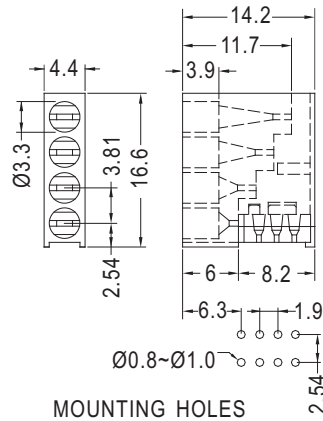

PART NO	PACKAGE
KLH-342	1000