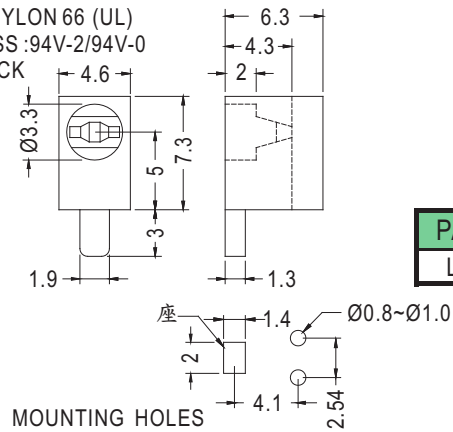

PART NO	PACKAGE
LEK-302	1000

90° LED SPACER SUPPORT

Ø3mm 3PIN LED 90°