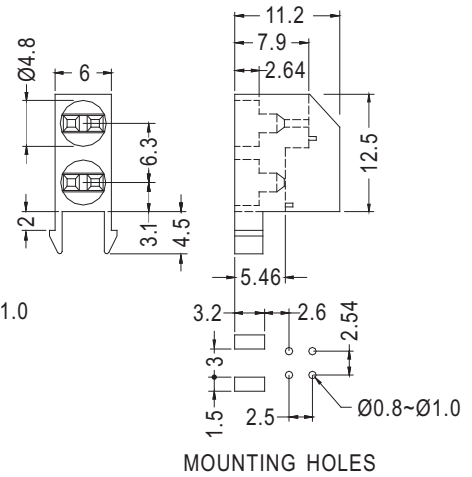

Ø5mm LED 90° PC

- ◆ MATERIAL: NYLON 66 (UL)
- ◆ FLAME CLASS :94V-2
- ◆ COLOR: BLACK
- ◆ UNIT: mm

MOUNTING HOLES

PART NO	PACKAGE
LEK-512	1000

MOUNTING HOLES

PART NO	PACKAGE
LEK-515	1000

90° LED SPACER SUPPORT