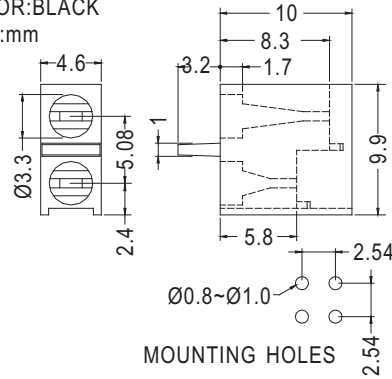

PART NO	PACKAGE
LED-317	1000

90° LED SPACER SUPPORT

Ø3 mm LED 90° PC