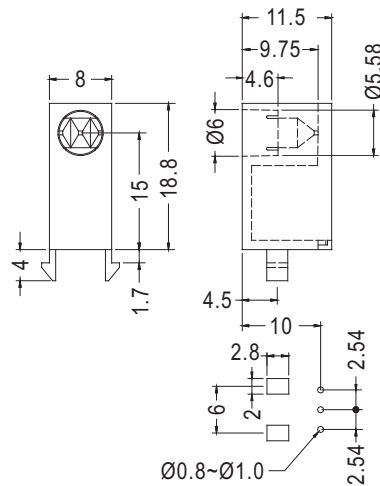

- MATERIAL: NYLON 66 (UL)
- FLAME CLASS : 94V-2/94V-0
- COLOR: BLACK
- UNIT: mm

MOUNTING HOLES