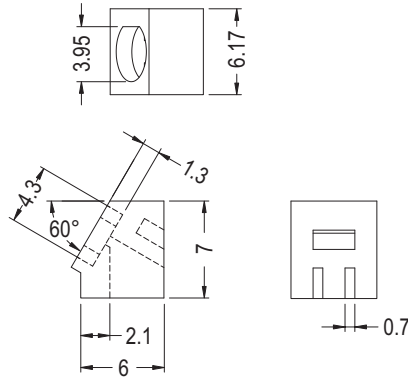

LED SPACER SUPPORT

Ø3mm LED PC

- MATERIAL: NYLON 66 (UL)
- FLAME CLASS :94V-2
- COLOR:NATURAL
- UNIT:mm

PART NO	PACKAGE
LEDA-4	1000