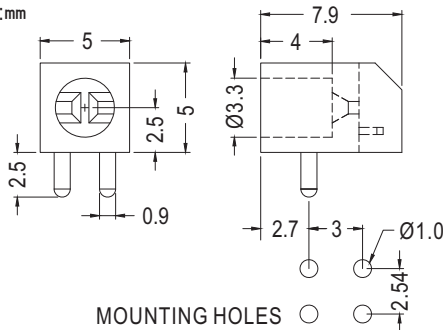

PART NO	PACKAGE
LEK-3111	1000

90° LED SPACER SUPPORT

Ø3mm LED 90° PC