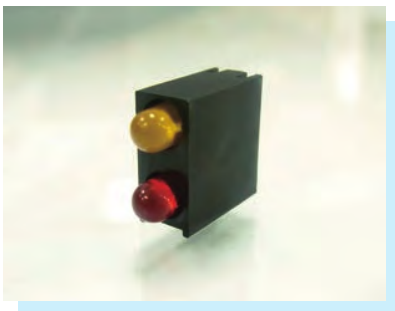

PART NO	PACKAGE
LED-306(B)	1000

90° LED SPACER SUPPORT

Ø3 mm LED 90° PC