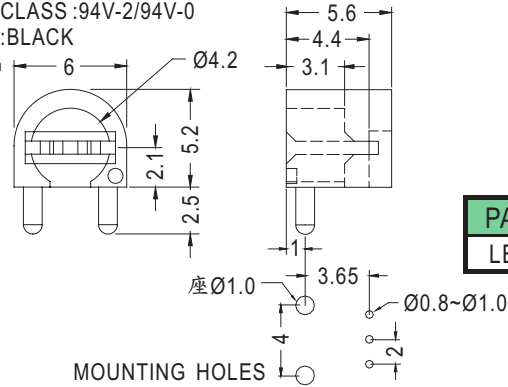

- MATERIAL: NYLON 66 (UL)
- FLAME CLASS :94V-2/94V-0
- COLOR: BLACK
- UNIT: mm

MOUNTING HOLES

PART NO	PACKAGE
LEK-312	1000

90° LED LED SPACER SUPPORT

Ø5mm LED 90° PC