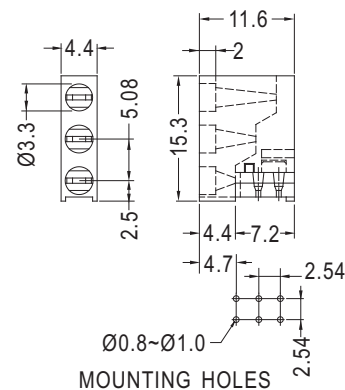

3

90° LED SPACER SUPPORT

Ø3mm LED 90°

- ◆ MATERIAL: NYLON 66 (UL)
- ◆ FLAME CLASS :94V-2
- ◆ COLOR:BLACK
- ◆ UNIT:mm

◆ 專利品 (P.A.T)

PART NO	PACKAGE
LH-330	1000

PART NO	PACKAGE
KLH-330	1000

90° LED SPACER SUPPORT