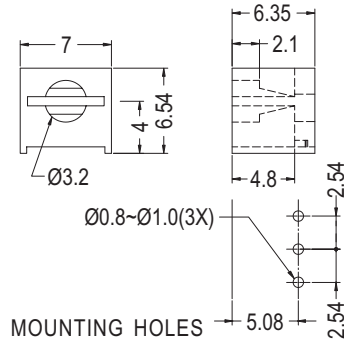

PART NO	PACKAGE
LED-343	1000

90° LED SPACER SUPPORT

Ø5mm LED 90° PC