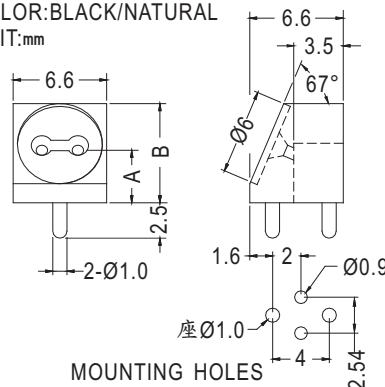

Ø5mm LED 90° PC

- ◆ MATERIAL: NYLON 66 (UL)
- ◆ FLAME CLASS :94V-2/94V-0
- ◆ COLOR: BLACK
- ◆ UNIT: mm

MOUNTING HOLES

PART NO	PACKAGE
LEK-507	1000

LED SPACER SUPPORT

Ø5mm LED 67° PC

- ◆ MATERIAL: NYLON 66 (UL)
- ◆ FLAME CLASS :94V-2/94V-0
- ◆ COLOR: BLACK/NATURAL
- ◆ UNIT: mm