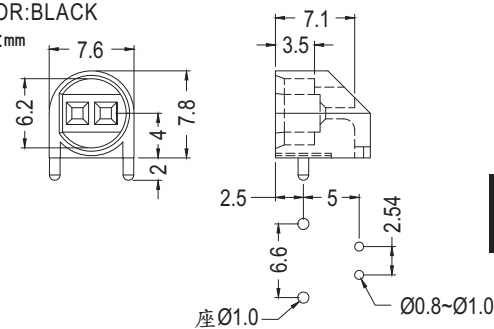

- MATERIAL: NYLON 66 (UL)
- FLAME CLASS :94V-2/94V-0
- COLOR: BLACK
- UNIT: mm

PART NO	PACKAGE
LEK-534	1000

LED SPACER SUPPORT

Ø5mm LED PC

NEW