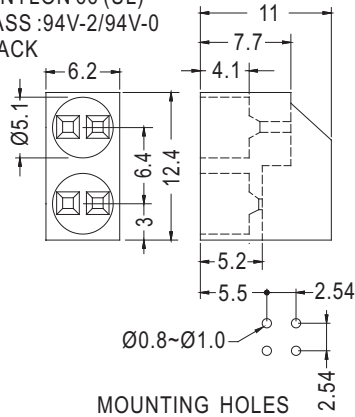

PART NO	PACKAGE
LED-525	1000

90° LED SPACER SUPPORT

LED 90° PC