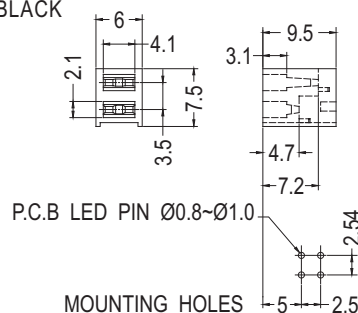

PART NO	PACKAGE
LED-521	1000