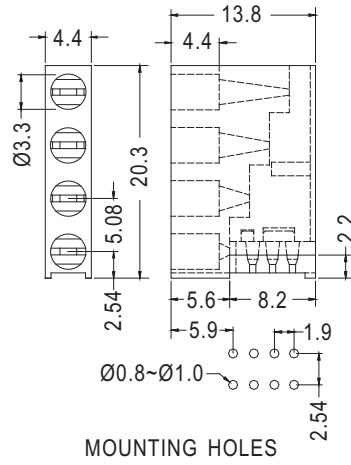

PART NO	PACKAGE
KLH-341	1000

3

90° LED LED SPACER SUPPORT

Ø3mm LED 90°