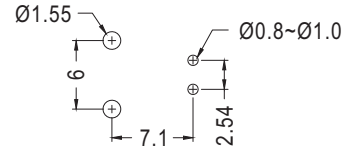

PART NO	PACKAGE
LEK-528	1000

LED SPACER SUPPORT

Ø5mm LED PC

高度一致，有定位腳，不傾斜。

- ◆ MATERIAL: NYLON 66 (UL)
- ◆ FLAME CLASS :94V-2/94V-0
- ◆ COLOR: BLACK
- ◆ UNIT: mm

PART NO	PACKAGE
LEK-533	1000

90° LED SPACER SUPPORT