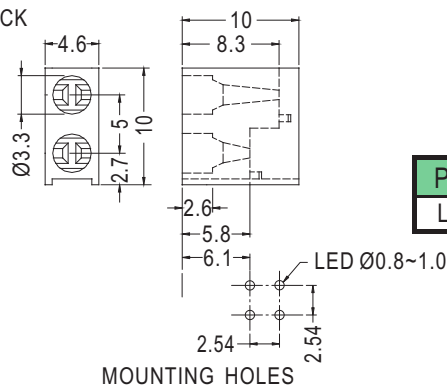

PART NO	PACKAGE
LED-324	1000