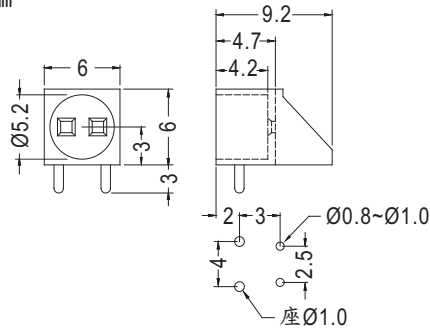

MOUNTING HOLES

PART NO	PACKAGE
LEK-502	1000

3

90° LED SPACER SUPPORT

Ø5mm LED 90° PC