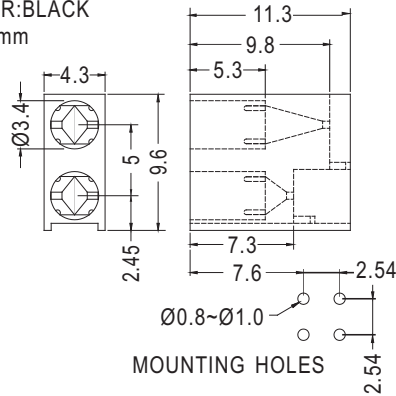

PART NO	PACKAGE
LED-323	1000

90° LED SPACER SUPPORT

Ø3 mm LED 90° PC