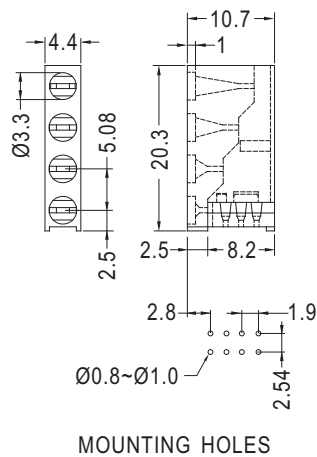

PART NO	PACKAGE
KLH-340	1000