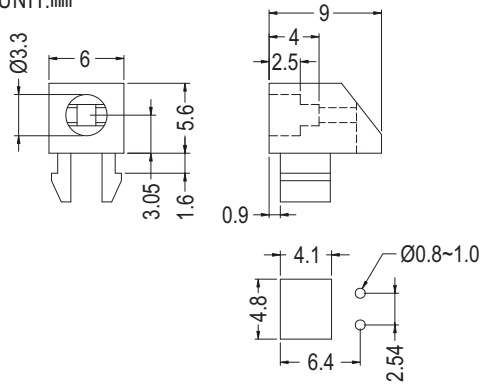

Ø3mm LED 90°

- ◆ MATERIAL: NYLON 66(UL)
- ◆ FLAME CLASS: 94V-2/94V-0
- ◆ COLOR: BLACK
- ◆ UNIT: mm

MOUNTING HOLES

PART NO	PACKAGE
LEK-331	1000

90° LED SPACER SUPPORT

Ø3mm LED 90°

- ◆ MATERIAL: NYLON 66 (UL)
- ◆ FLAME CLASS : 94V-2/94V-0
- ◆ COLOR: BLACK
- ◆ UNIT: mm