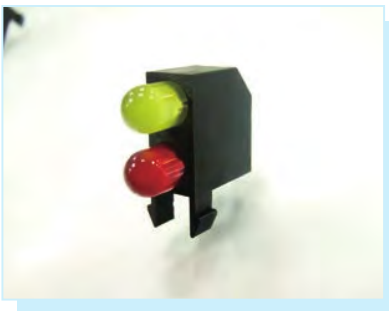

90° LED SPACER SUPPORT

Ø3mm LED 90° PC

- MATERIAL: NYLON 66 (UL)
- FLAME CLASS :94V-2/94V-0
- COLOR: BLACK
- UNIT: mm

PART NO	PACKAGE
LEK-325	1000

90° LED SPACER SUPPORT

Ø5mm LED 90° PC

- MATERIAL: NYLON 66 (UL)
- FLAME CLASS :94V-2
- COLOR: BLACK
- UNIT: mm

MOUNTING HOLES

PART NO	PACKAGE
LEK-512	1000

MOUNTING HOLES

PART NO	PACKAGE
LEK-515	1000

90° LED SPACER SUPPORT

Ø3mm LED 90°

- MATERIAL: NYLON 66(UL)
- FLAME CLASS: 94V-2/94V-0
- COLOR: BLACK
- UNIT: mm

MOUNTING HOLES

PART NO	PACKAGE
LEK-331	1000