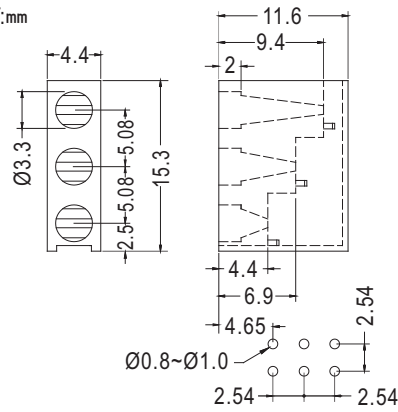

MOUNTING HOLES

PART NO	PACKAGE
LED-330	1000

3

90° LED SPACER SUPPORT

Ø3 mm LED 90° PC