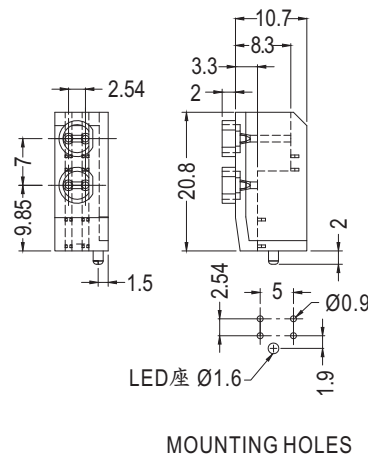

- MATERIAL: NYLON 66(UL)
- FLAME CLASS: 94V-2/94V-0
- COLOR: BLACK
- UNIT: mm

PART NO	PACKAGE
LEK-323	1000

90° LED SPACER SUPPORT

Ø3mm 3PIN LED 90°