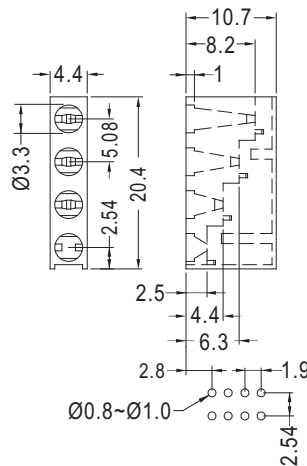

MOUNTING HOLES

PART NO	PACKAGE
LED-340	1000