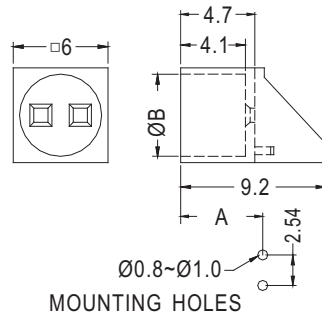

Ø3mm 3PIN LED 90

3

- ◆ MATERIAL: NYLON 66 (UL)
- ◆ FLAME CLASS : 94V-2
- ◆ COLOR: BLACK
- ◆ UNIT: mm

PART NO	PACKAGE
LED-343	1000

90° LED SPACER SUPPORT

Ø5mm LED 90° PC

- ◆ MATERIAL: NYLON 66 (UL)
- ◆ FLAME CLASS : 94V-2
- ◆ COLOR: BLACK
- ◆ UNIT: mm