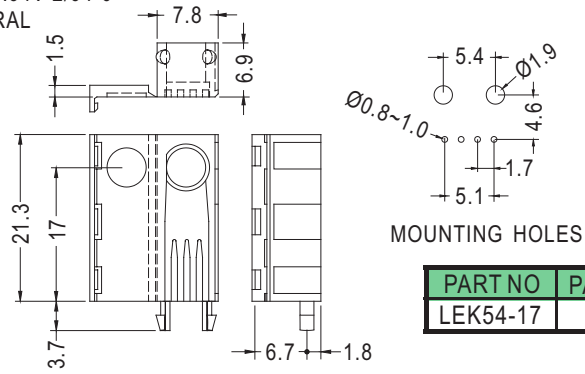

- MATERIAL: NYLON 66 (UL)
- FLAME CLASS :94V-2/94-0
- COLOR: NATURAL
- UNIT: mm
- (P.A.T)

MOUNTING HOLES

PART NO	PACKAGE
LEK54-17	1000

90° LED SPACER SUPPORT

Ø3mm 3PIN LED 90°