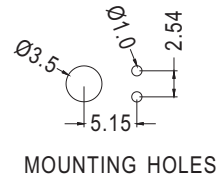

PART NO	PACKAGE
LEK-526	1000