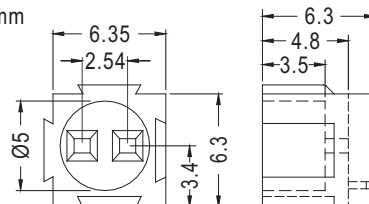

- MATERIAL: NYLON 66 (UL)
- FLAME CLASS : 94V-2/94V-0
- COLOR: BLACK
- UNIT: mm