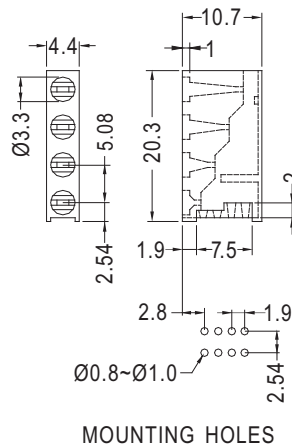

Ø3mm LED 90°

- ◆ MATERIAL: NYLON 66 (UL)
- ◆ FLAME CLASS :94V-2/94V-0
- ◆ COLOR: BLACK
- ◆ UNIT: mm

PART NO	PACKAGE
KLH-331	1000

90° LED SPACER SUPPORT

Ø3mm LED 90°

- ◆ MATERIAL: NYLON 66 (UL)
- ◆ FLAME CLASS :94V-2/94V-0
- ◆ COLOR: BLACK
- ◆ UNIT: mm