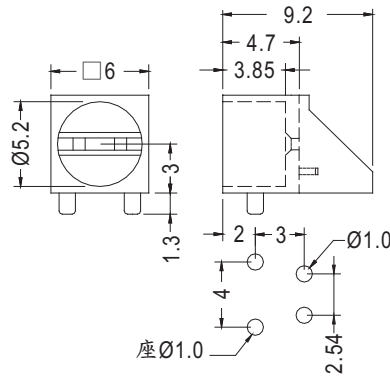

MOUNTING HOLES

PART NO	PACKAGE
LEK-516	2000

90° LED SPACER SUPPORT

Ø5mm LED 90° PC