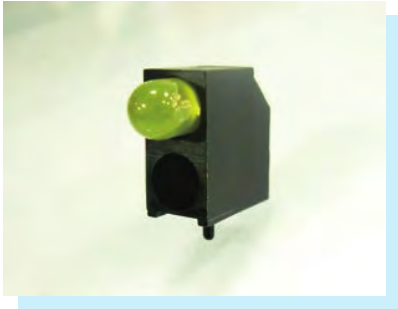

LED 90° PC

- ◆ MATERIAL: NYLON 66 (UL)
- ◆ FLAME CLASS : 94V-2/94V-0
- ◆ COLOR: BLACK
- ◆ UNIT: mm

PART NO	PACKAGE
LEK-311	1000

90° LED SPACER SUPPORT

Ø5mm LED 90° PC

- ◆ MATERIAL: NYLON 66 (UL)
- ◆ FLAME CLASS : 94V-2/94V-0
- ◆ COLOR: BLACK
- ◆ UNIT: mm