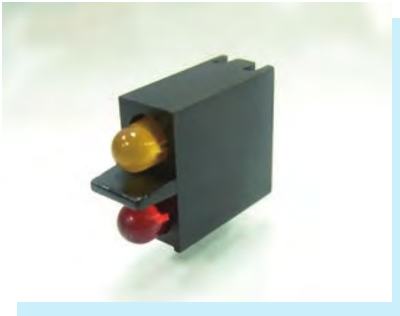

PART NO	A	PACKAGE
LED-307	3.3	1000
LED-307(A)	3.2	

PART NO	PACKAGE
LED-308	1000

3

90° LED SPACER SUPPORT

Ø3 mm LED 90° PC

- ◆ MATERIAL: NYLON 66 (UL)
- ◆ FLAME CLASS : 94V-2/94V-0
- ◆ COLOR: BLACK
- ◆ UNIT: mm