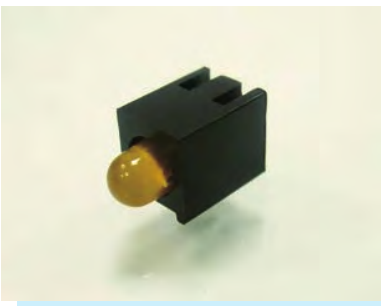

90° LED SPACER SUPPORT

Ø3 mm LED 90° PC

- ◆ MATERIAL: NYLON 66 (UL)
- ◆ FLAME CLASS : 94V-2/94V-0
- ◆ COLOR: BLACK
- ◆ UNIT: mm

PART NO	PACKAGE
LED-301	2000

90° LED SPACER SUPPORT

Ø3mm LED 90° PC

3

- ◆ MATERIAL: NYLON 66 (UL)
- ◆ FLAME CLASS : 94V-2/94V-0
- ◆ COLOR: BLACK
- ◆ UNIT: mm

PART NO	A	PACKAGE
LED-301A	Ø3.4	2000
LED-301(B)	Ø3.3	1000

90° LED LED SPACER SUPPORT

Ø3 mm LED 90° PC

- ◆ MATERIAL: NYLON 66 (UL)
- ◆ FLAME CLASS : 94V-2/94V-0
- ◆ COLOR: BLACK
- ◆ UNIT: mm

PART NO	PACKAGE
LED-312	2000

90° LED SPACER SUPPORT

Ø3 mm LED 90° PC

- ◆ MATERIAL: NYLON 66 (UL)
- ◆ FLAME CLASS : 94V-2/94V-0
- ◆ COLOR: BLACK
- ◆ UNIT: mm

PART NO	PACKAGE
LED-313	2000

90° LED SPACER SUPPORT

Ø3 mm LED 90° PC

- ◆ MATERIAL: NYLON 66 (UL)
- ◆ FLAME CLASS :94V-2/94V-0
- ◆ COLOR: BLACK
- ◆ UNIT: mm

Ø3 mm LED 90° PC

- ◆ MATERIAL: NYLON 66 (UL)
- ◆ FLAME CLASS :94V-2/94V-0
- ◆ COLOR: BLACK
- ◆ UNIT: mm

PART NO	PACKAGE
LED-325	1000

LED HOLDER

Ø3mm. LED

- ◆ MATERIAL: ABS
- ◆ FLAME CLASS: 94HB/94V-2/94V-0
- ◆ COLOR: NATURAL/BLACK
- ◆ UNIT: mm