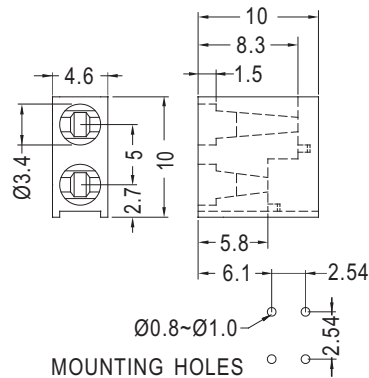

PART NO	PACKAGE
LED-308	1000

3