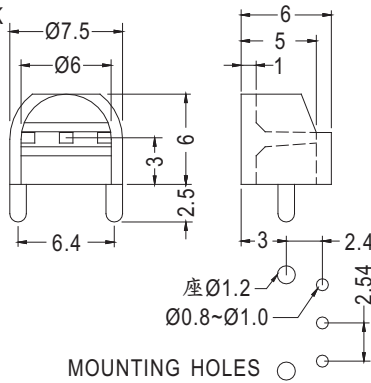

PART NO	PACKAGE
LEK-508	1000