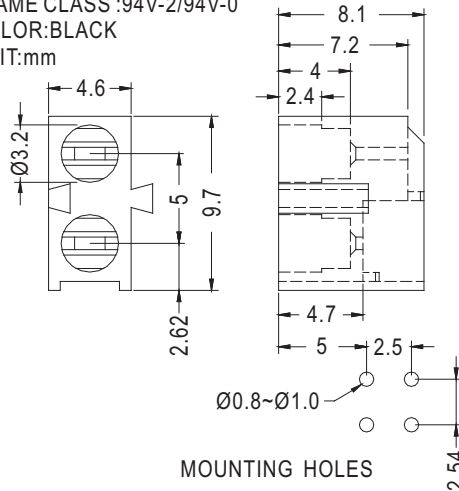

- MATERIAL: NYLON 66 (UL)
- FLAME CLASS : 94V-2/94V-0
- COLOR: BLACK
- UNIT: mm

PART NO	PACKAGE
LED-6302	2000

90° LED SPACER SUPPORT

Ø5 mm LED 90° PC