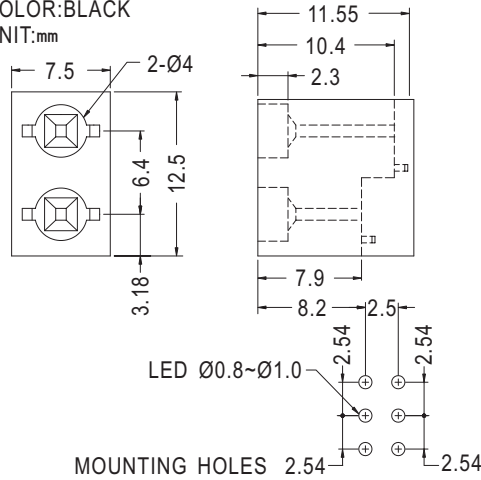

PART NO	PACKAGE
LED-342	1000

90° LED SPACER SUPPORT

Ø5mm LED 90° PC