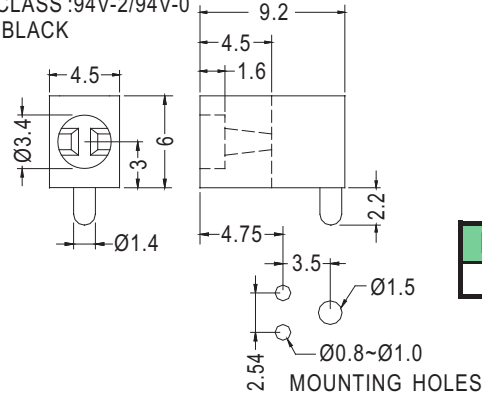

PART NO	PACKAGE
LEK-301	1000

90° LED SPACER SUPPORT

Ø3mm LED 90°