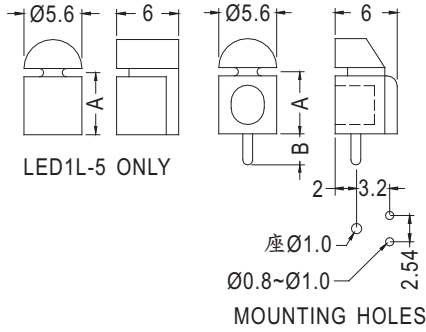

OPTICAL LENS HOLDER

- ◆ MATERIAL: NYLON 66 (UL)+15%GF
- ◆ FLAME CLASS: 94HB
- ◆ COLOR: BLACK
- ◆ UNIT: mm

PART NO	PACKAGE
PLT130T	1000

90° LED SPACER SUPPORT

LED 90° PC

- ◆ MATERIAL: NYLON 66 (UL)
- ◆ FLAME CLASS : 94V-2/94V-0
- ◆ COLOR: NATURAL/BLACK
- ◆ UNIT: mm