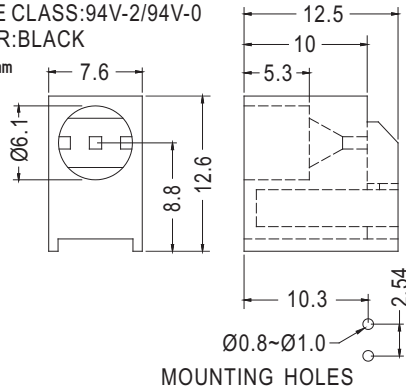

PART NO	PACKAGE
LED-535	500

90° LED SPACER SUPPORT

Ø3 mm LED 90° PC