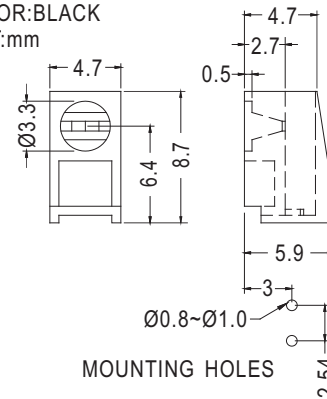

- MATERIAL: NYLON 66 (UL)
- FLAME CLASS : 94V-2/94V-0
- COLOR: BLACK
- UNIT: mm

PART NO	PACKAGE
LED-312	2000

90° LED SPACER SUPPORT

Ø3 mm LED 90° PC