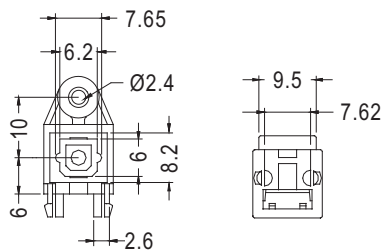

OPTICAL LENS HOLDER

- ◆ MATERIAL: NYLON 66 (UL)+15%GF
- ◆ FLAME CLASS: 94HB
- ◆ COLOR: BLACK
- ◆ UNIT: mm

PART NO	PACKAGE
PLT130T	1000

90° LED SPACER SUPPORT

LED 90° PC

- ◆ MATERIAL: NYLON 66 (UL)
- ◆ FLAME CLASS : 94V-2/94V-0
- ◆ COLOR: NATURAL/BLACK
- ◆ UNIT: mm