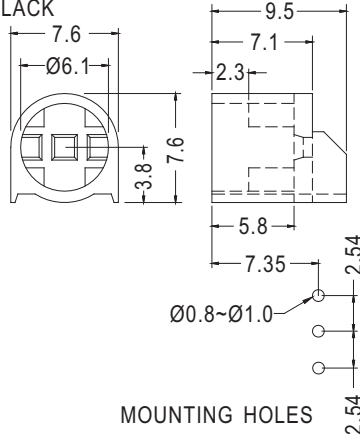

PART NO	PACKAGE
LED-501	1000

3

90° LED SPACER SUPPORT

Ø5mm 3PIN LED 90°