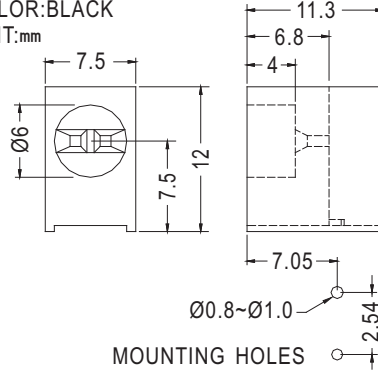

- MATERIAL: NYLON 66 (UL)
- FLAME CLASS :94V-2/94V-0
- COLOR: BLACK
- UNIT: mm

PART NO	PACKAGE
LED-504	1000

90° LED SPACER SUPPORT

Ø5mm LED 90°