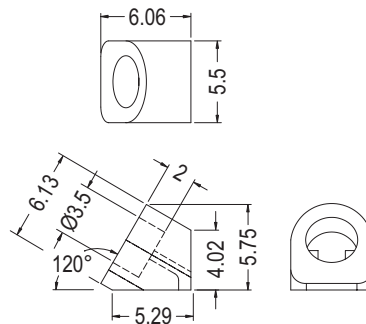

PART NO	PACKAGE
LEDA-2	1000

LED SPACER SUPPORT

Ø3mm LED PC

- ◆ MATERIAL: NYLON 66 (UL)
- ◆ FLAME CLASS :94V-2
- ◆ COLOR:NATURAL
- ◆ UNIT:mm

PART NO	PACKAGE
LEDA-4	1000

LED SPACER SUPPORT

Ø3mm LED PC

- ◆ MATERIAL: NYLON 66 (UL)
- ◆ FLAME CLASS :94V-2
- ◆ COLOR:NATURAL/BLACK
- ◆ UNIT:mm