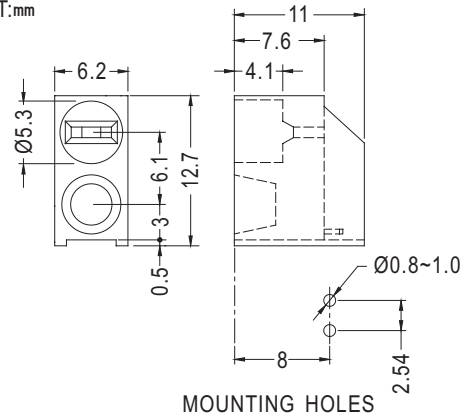

PART NO	PACKAGE
LED-528	1000

90° LED SPACER SUPPORT

Ø5mm LED 90° PC