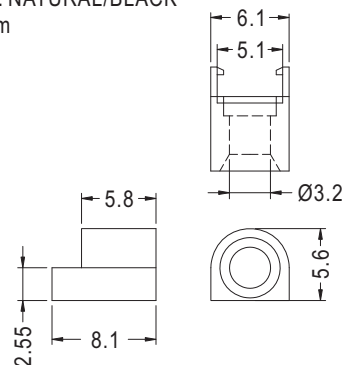

Ø3 mm LED 90° PC

- ◆ MATERIAL: NYLON 66 (UL)
- ◆ FLAME CLASS :94V-2/94V-0
- ◆ COLOR: BLACK
- ◆ UNIT: mm

PART NO	PACKAGE
LED-325	1000

LED HOLDER

Ø3mm. LED

- ◆ MATERIAL: ABS
- ◆ FLAME CLASS: 94HB/94V-2/94V-0
- ◆ COLOR: NATURAL/BLACK
- ◆ UNIT: mm