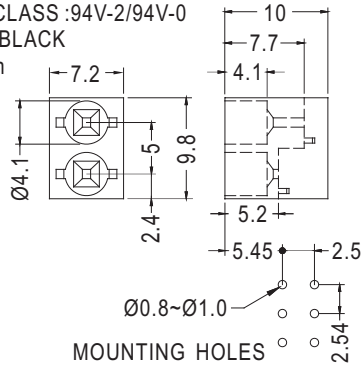

PART NO	PACKAGE
LED-310	1000

90° LED SPACER SUPPORT

Ø4mm 3PIN LED 90°