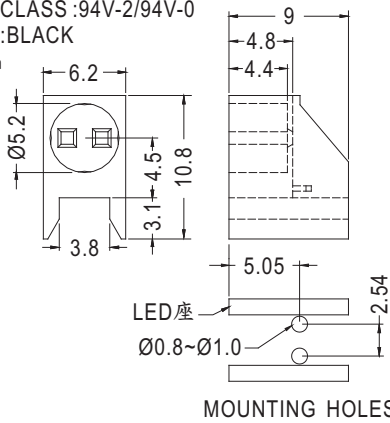

- MATERIAL: NYLON 66 (UL)
- FLAME CLASS :94V-2/94V-0
- COLOR: BLACK
- UNIT: mm

MOUNTING HOLES

PART NO	PACKAGE
LEK-507	1000

LED SPACER SUPPORT

Ø5mm LED 67° PC