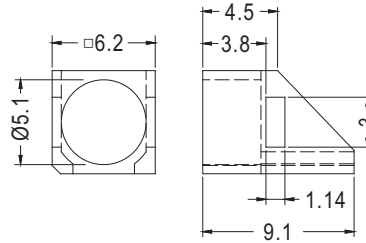

90° LED SPACER SUPPORT

Ø5mm LED 90° PC

- ◆ MATERIAL: NYLON 66 (UL)
- ◆ FLAME CLASS :94V-2/94V-0
- ◆ COLOR: BLACK
- ◆ UNIT: mm

PART NO	PACKAGE
LED-504	1000

90° LED SPACER SUPPORT

Ø5mm LED 90°

- ◆ MATERIAL: PC (UL)
- ◆ FLAME CLASS :94V-2
- ◆ COLOR: TRANSPARENT
- ◆ UNIT: mm