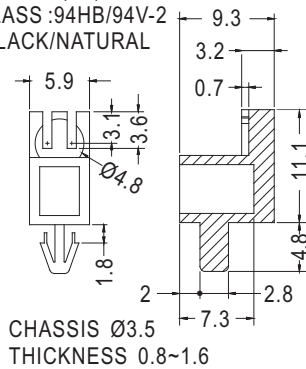

PART NO	PACKAGE
LEK-526	1000

90° LED SPACER SUPPORT

Ø3mm LED 90° PC