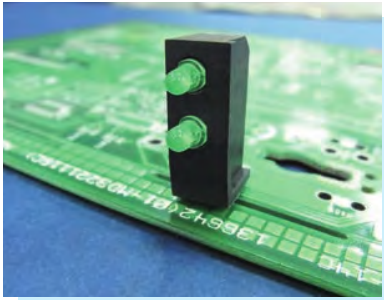

PART NO	PACKAGE
LEK-316	2000

90° LED SPACER SUPPORT

Ø3mm LED 90° PC

- ◆ MATERIAL: NYLON 66 (UL)
- ◆ FLAME CLASS :94V-2
- ◆ COLOR: BLACK
- ◆ UNIT: mm

PART NO	PACKAGE
LEK-307	1000

3

90° LED SPACER SUPPORT

Ø3mm LED 90° PC