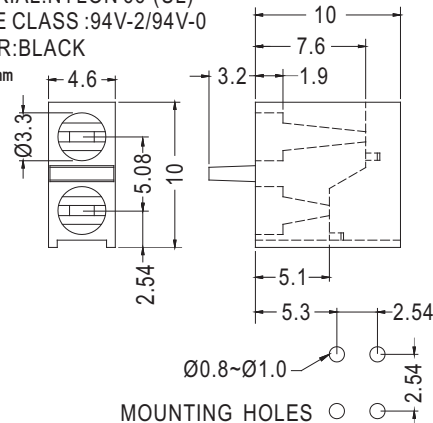

PART NO	PACKAGE
LED-305	1000