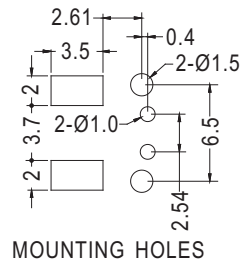

PART NO	PACKAGE
LEK-520	1000