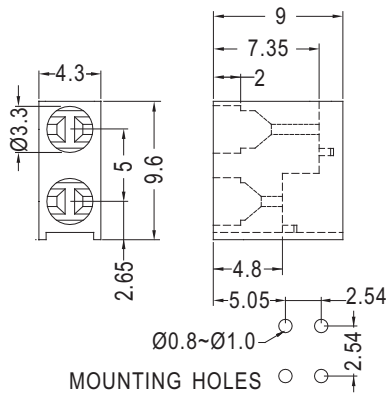

PART NO	PACKAGE
LED-306(B)	1000

90° LED SPACER SUPPORT

Ø3 mm LED 90° PC