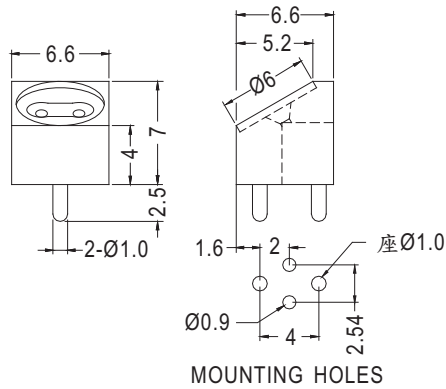

- ◆ MATERIAL: NYLON 66 (UL)
- ◆ FLAME CLASS: 94V-2/94V-0
- ◆ COLOR: BLACK
- ◆ UNIT: mm

PART NO	PACKAGE
LEK-315	1000

LED SPACER SUPPORT

Ø5mm LED 72° PC

- ◆ MATERIAL: NYLON 66 (UL)
- ◆ FLAME CLASS :94V-2
- ◆ COLOR:NATURAL
- ◆ UNIT:mm