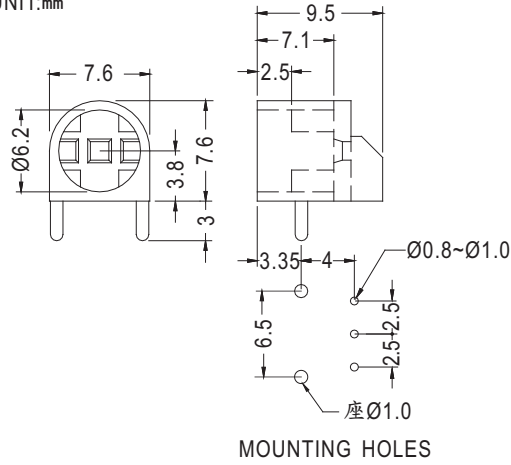

90° LED SPACER SUPPORT

Ø5mm 3PIN LED 90°

- MATERIAL: NYLON 66 (UL)
- FLAME CLASS :94V-2/94V-0
- COLOR: BLACK
- UNIT: mm

PART NO	PACKAGE
LEK-501	1000

3

90° LED SPACER SUPPORT

Ø5mm 3PIN LED 90°

- MATERIAL: NYLON 66 (UL)
- FLAME CLASS :94V-2/94V-0
- COLOR: BLACK
- UNIT: mm