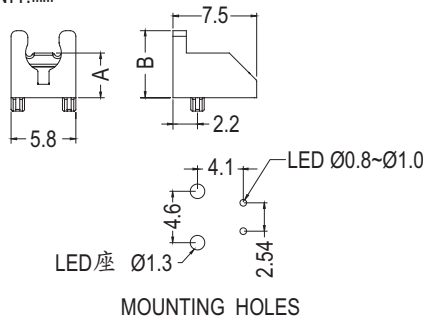

PART NO	A	B	PACKAGE
LEJ-4	4.0	6.0	1000
LEJ-5	5.0	7.0	
LEJ-6	6.0	8.0	
LEJ-7	7.0	9.0	
LEJ-8	8.0	10.0	
LEJ-13	13.0	15.0	

- MATERIAL: NYLON 66(UL)
- FLAME CLASS: 94V-2/94V-0

PART NO	PACKAGE
LEJ-4S	1000

LEJN-4為底部無定位腳

PART NO	PACKAGE
LEJN-4	1000