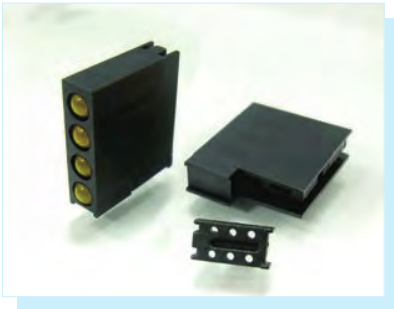

- MATERIAL: NYLON 66 (UL)
- FLAME CLASS :94V-2/94V-0
- COLOR: BLACK
- UNIT: mm