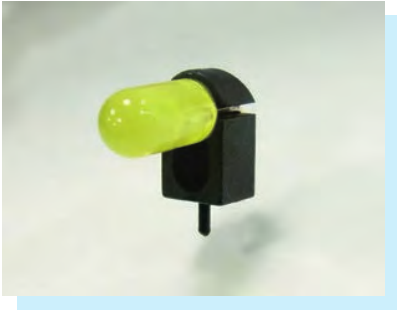

OPTICAL LENS HOLDER

- ◆ MATERIAL: NYLON 66 (UL)+15%GF
- ◆ FLAME CLASS: 94HB
- ◆ COLOR: BLACK
- ◆ UNIT: mm

PART NO	PACKAGE
PLT130T	1000

90° LED SPACER SUPPORT

LED 90° PC

- ◆ MATERIAL: NYLON 66 (UL)
- ◆ FLAME CLASS : 94V-2/94V-0
- ◆ COLOR: NATURAL/BLACK
- ◆ UNIT: mm