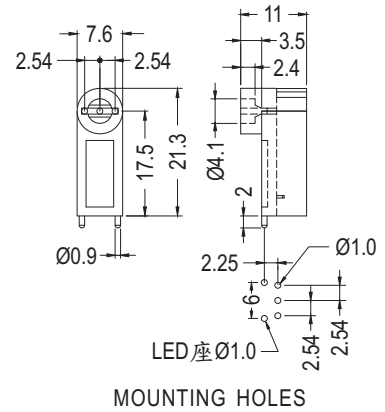

90° LED SPACER SUPPORT

Ø3mm LED 90° PC

- MATERIAL: NYLON 66 (UL)
- FLAME CLASS :94V-2
- COLOR:NATURAL
- UNIT:mm

◆ FOR 3PIN LED

PART NO	PACKAGE
LEAK-17.5	1000

PART NO	PACKAGE
LEAK3-17.5	1000

3