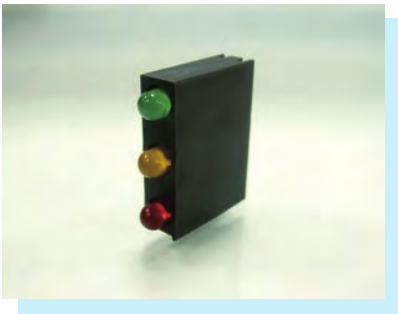

- ◆ MATERIAL: NYLON 66 (UL)
- ◆ FLAME CLASS : 94V-2/94V-0
- ◆ COLOR: BLACK
- ◆ UNIT: mm

MOUNTING HOLES

PART NO	PACKAGE
LED-330	1000

3

90° LED SPACER SUPPORT

Ø3 mm LED 90° PC

- ◆ MATERIAL: NYLON 66 (UL)
- ◆ FLAME CLASS : 94V-2/94V-0
- ◆ COLOR: BLACK
- ◆ UNIT: mm