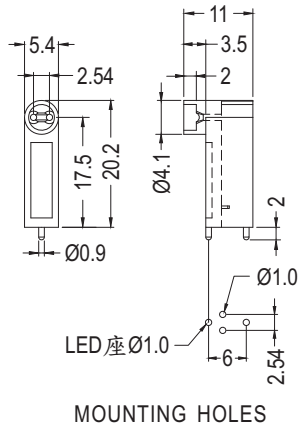

90° LED SPACER SUPPORT

Ø3mm LED 90° PC

- MATERIAL: NYLON 66 (UL)
- FLAME CLASS :94V-2
- COLOR:NATURAL
- UNIT:mm

◆ FOR 3PIN LED

PART NO	PACKAGE
LEAK-17.5	1000

PART NO	PACKAGE
LEAK3-17.5	1000

3