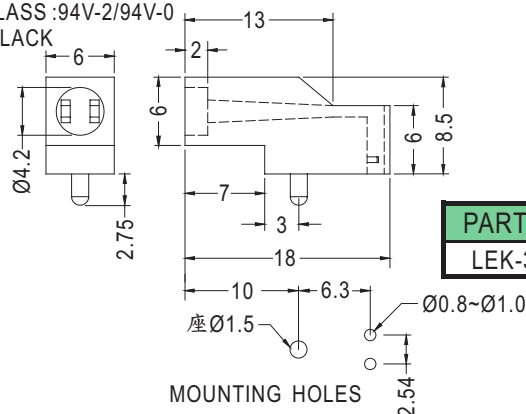

PART NO	PACKAGE
LEK-311	1000