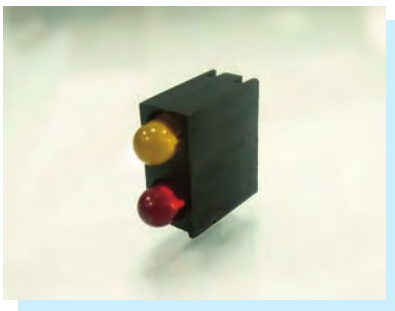

- MATERIAL: NYLON 66 (UL)
- FLAME CLASS : 94V-2/94V-0
- COLOR: BLACK
- UNIT: mm