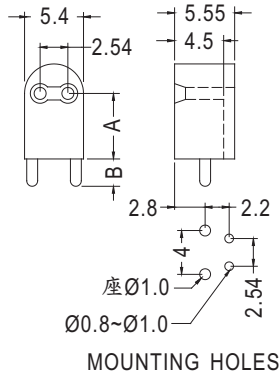

PART NO	A	B	PACKAGE
LEKH-3	3.0	2.9	1000
LEKH-6	6.0	2.5	
LEKH-7	7.0	2.5	
LEKH-9	9.0	2.9	
LEKH-10	10.0	2.9