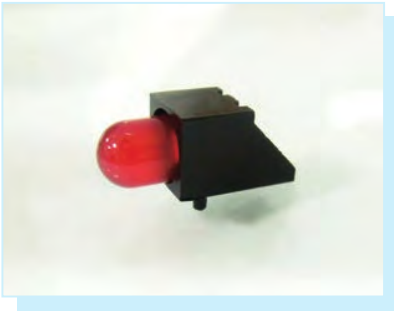

- MATERIAL: NYLON 66 (UL)
- FLAME CLASS : 94V-2/94V-0
- COLOR: BLACK
- UNIT: mm