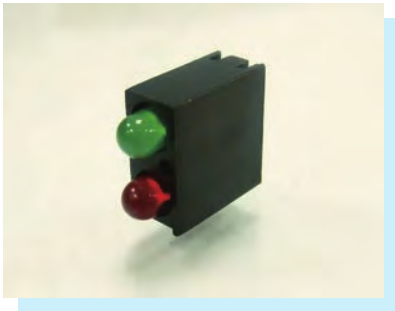

90° LED SPACER SUPPORT

Ø3 mm LED 90° PC

- MATERIAL: NYLON 66 (UL)
- FLAME CLASS : 94V-2/94V-0
- COLOR: BLACK
- UNIT: mm