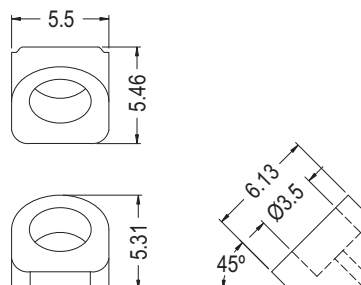

LED SPACER SUPPORT

Ø3mm LED PC

- MATERIAL: NYLON 66 (UL)
- FLAME CLASS :94V-2
- COLOR:NATURAL
- UNIT:mm

PART NO	PACKAGE
LEDA-6	1000