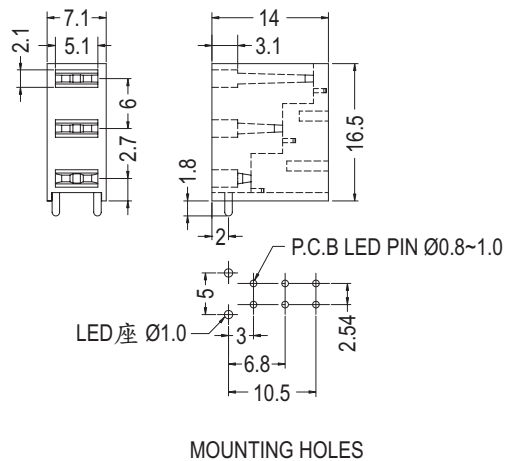

PART NO	PACKAGE
LEK-315	1000