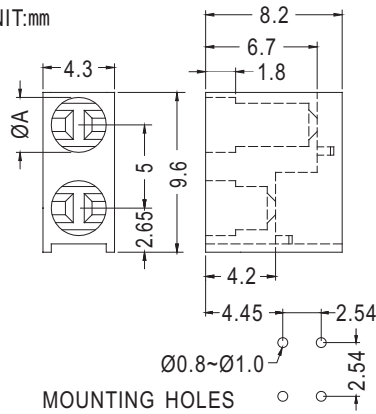

PART NO	A	PACKAGE
LED-307	3.3	1000
LED-307(A)	3.2