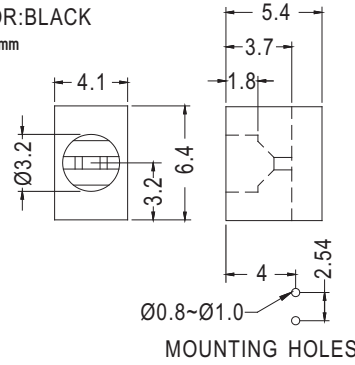

- MATERIAL: NYLON 66 (UL)
- FLAME CLASS :94V-2/94V-0
- COLOR: BLACK
- UNIT: mm

PART NO	PACKAGE
LED-314	2000

90° LED SPACER SUPPORT

Ø3 mm LED 90° PC