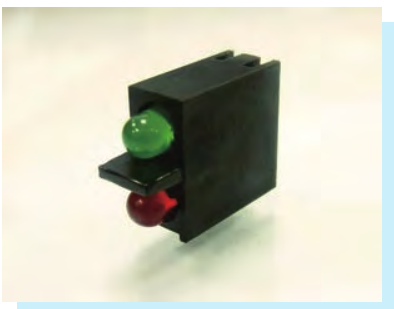

- ◆ MATERIAL: NYLON 66 (UL)
- ◆ FLAME CLASS : 94V-2/94V-0
- ◆ COLOR: BLACK
- ◆ UNIT: mm

PART NO	PACKAGE
LED-501	1000

3

90° LED SPACER SUPPORT

Ø5mm 3PIN LED 90°

- ◆ MATERIAL: NYLON 66 (UL)
- ◆ FLAME CLASS : 94V-2/94V-0
- ◆ COLOR: BLACK
- ◆ UNIT: mm

PART NO	PACKAGE
LED-503	1000

90° LED SPACER SUPPORT

Ø5mm 3PIN LED 90°

- ◆ MATERIAL: PC (UL)
- ◆ FLAME CLASS: 94V-2/94V-0
- ◆ COLOR: BLACK
- ◆ UNIT: mm

PART NO	PACKAGE
LED-535	500

90° LED SPACER SUPPORT

Ø3 mm LED 90° PC

- ◆ MATERIAL: NYLON 66 (UL)
- ◆ FLAME CLASS : 94V-2/94V-0
- ◆ COLOR: BLACK
- ◆ UNIT: mm

PART NO	PACKAGE
LED-305	1000

90° LED SPACER SUPPORT

Ø3 mm LED 90° PC

- ◆ MATERIAL: NYLON 66 (UL)
- ◆ FLAME CLASS : 94V-2/94V-0
- ◆ COLOR: BLACK
- ◆ UNIT: mm