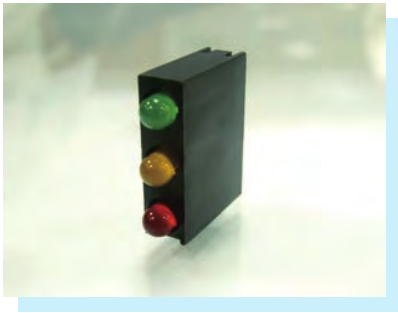

PART NO	PACKAGE
LED-525	1000

90° LED SPACER SUPPORT

LED 90° PC

- ◆ MATERIAL: NYLON 66 (UL)
- ◆ FLAME CLASS: 94V-2/94V-0
- ◆ COLOR: BLACK
- ◆ UNIT: mm

PART NO	PACKAGE
LED-521	1000

90° LED SPACER SUPPORT

Ø3 mm LED 90° PC