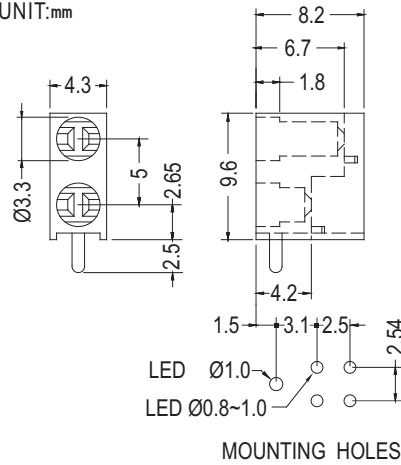

- MATERIAL: NYLON 66 (UL)
- FLAME CLASS :94V-2
- COLOR: BLACK
- UNIT: mm

PART NO	PACKAGE
LEK-307	1000

3

90° LED SPACER SUPPORT

Ø3mm LED 90° PC