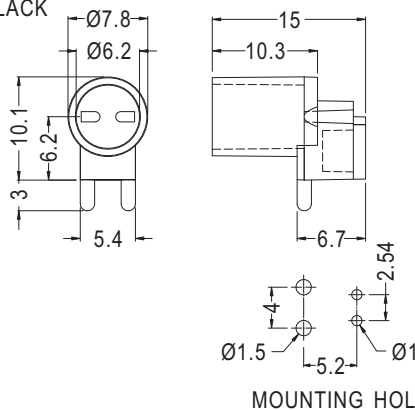

Ø5mm LED 90° PC

- ◆ MATERIAL: NYLON 66 (UL)
- ◆ FLAME CLASS :94V-2/94V-0
- ◆ COLOR: BLACK
- ◆ UNIT: mm

PART NO	PACKAGE
LEK-534	1000

LED SPACER SUPPORT

Ø5mm LED PC

NEW

- ◆ MATERIAL: NYLON 66 (UL)
- ◆ FLAME CLASS :94V-2/94V-0
- ◆ COLOR: BLACK
- ◆ UNIT: mm