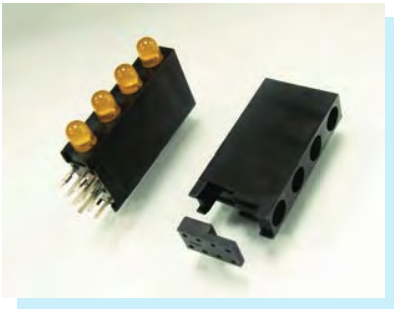

Ø3mm LED 90°

- ◆ MATERIAL: NYLON 66 (UL)
- ◆ FLAME CLASS :94V-2/94V-0
- ◆ COLOR: BLACK
- ◆ UNIT: mm

PART NO	PACKAGE
KLH-331	1000

90° LED SPACER SUPPORT

Ø3mm LED 90°

- ◆ MATERIAL: NYLON 66 (UL)
- ◆ FLAME CLASS :94V-2/94V-0
- ◆ COLOR: BLACK
- ◆ UNIT: mm