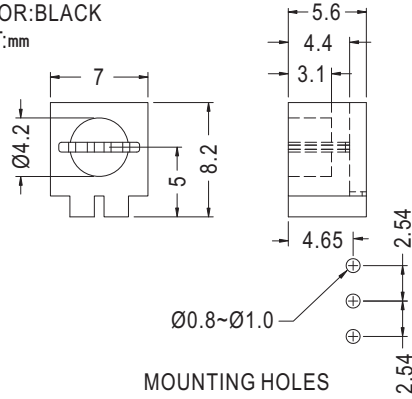

PART NO	PACKAGE
LED-319	1000

90° LED SPACER SUPPORT

Ø3mm 3PIN LED 90

3