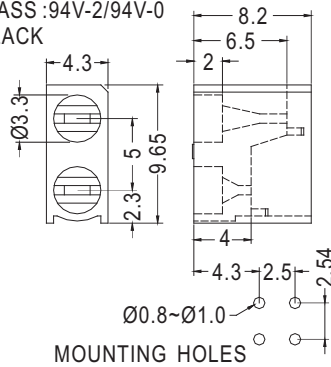

PART NO	PACKAGE
LED-322	1000

90° LED SPACER SUPPORT

Ø3 mm LED 90° PC