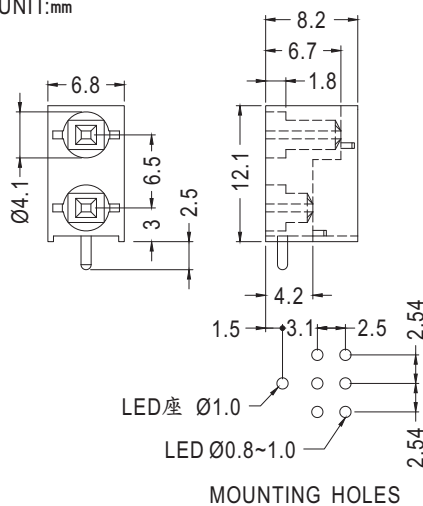

- ◆ MATERIAL: NYLON 66(UL)
- ◆ FLAME CLASS: 94V-2/94V-0
- ◆ COLOR: BLACK
- ◆ UNIT: mm

PART NO	PACKAGE
LEK-323	1000

90° LED SPACER SUPPORT

Ø3mm 3PIN LED 90°

- ◆ MATERIAL: NYLON 66 (UL)
- ◆ FLAME CLASS :94V-2/94V-0
- ◆ COLOR: BLACK
- ◆ UNIT: mm