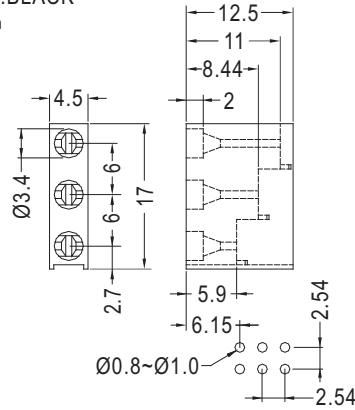

MOUNTING HOLES

PART NO	PACKAGE
LED-331	1000